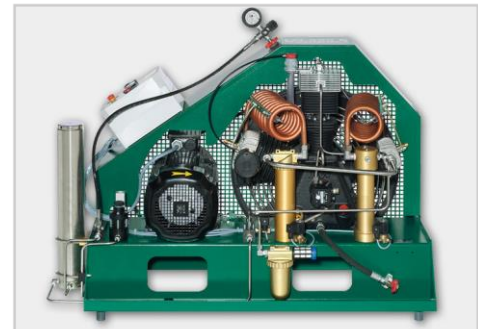

Compact Compressors

LW 230 E Compact

Capacity: 230 l/min.
Prime mover: 3 Phase Power
Drive power: 5.5 kW

LW 280 E Compact

Capacity: 280 l/min.
Prime mover: 3 Phase Power
Drive power: 7.5 kW

LW 280 E1 Compact

Capacity: 280 l/min
Prime mover: Single Phase Power
Drive power: 7.5 kW

LW 300 E III Compact 420 bar

Capacity: 300 l/min
Prime mover: 3 phase power
Drive power: 7.5 kW

LW 320 E Compact

Capacity: 320 l/min
Prime mover: 3 phase power
Drive power: 7.5 kW

LW 450 E III Compact

Capacity: 450 l/min
Prime mover: 3 phase power
Drive power: 11 kW

Technical Diving Equipment Pomtec BV

Conradweg 22
4612PD Bergen op Zoom
The Netherlands

T: +31 164 745500
F: +31 164 745599