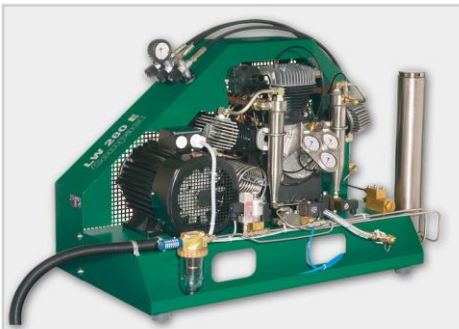

Compact Compressors

LW 230 E Compact

Capacity: 230 l/min.
Prime mover: 3 Phase Power
Drive power: 5.5 kW

LW 280 E Compact

Capacity: 280 l/min.
Prime mover: 3 Phase Power
Drive power: 7.5 kW

LW 280 E1 Compact

Capacity: 280 l/min
Prime mover: Single Phase Power
Drive power: 7.5 kW

LW 300 E III Compact 420 bar

Capacity: 300 l/min
Prime mover: 3 phase power
Drive power: 7.5 kW

LW 320 E Compact

Capacity: 320 l/min
Prime mover: 3 phase power
Drive power: 7.5 kW

LW 450 E III Compact

Capacity: 450 l/min
Prime mover: 3 phase power
Drive power: 11 kW

Technical Diving Equipment Pomtec BV

Conradweg 22
4612PD Bergen op Zoom
The Netherlands

T: +31 164 745500
F: +31 164 745599

E: sales@pomtec.com
I: www.pomtec.com

LW 570 E II Compact

Capacity: 570 l/min
Prime mover: 3 Phase Power
Drive power: 15 kW