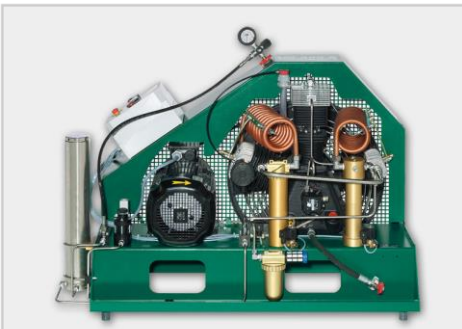

Compact Compressors

LW 230 E Compact

Capacity: 230 l/min.
Prime mover: 3 Phase Power
Drive power: 5.5 kW

LW 280 E Compact

Capacity: 280 l/min.
Prime mover: 3 Phase Power
Drive power: 7.5 kW

LW 280 E1 Compact

Capacity: 280 l/min
Prime mover: Single Phase Power
Drive power: 7.5 kW

LW 300 E III Compact 420 bar

Capacity: 300 l/min
Prime mover: 3 phase power
Drive power: 7.5 kW

LW 320 E Compact

Capacity: 320 l/min
Prime mover: 3 phase power
Drive power: 7.5 kW

LW 450 E III Compact

Capacity: 450 l/min
Prime mover: 3 phase power
Drive power: 11 kW

Technical Diving Equipment Pomtec BV

Conradweg 22
4612PD Bergen op Zoom
The Netherlands

T: +31 164 745500
F: +31 164 745599

E: sales@pomtec.com
I: www.pomtec.com

LW 570 E II Compact

Capacity: 570 l/min
Prime mover: 3 Phase Power
Drive power: 15 kW