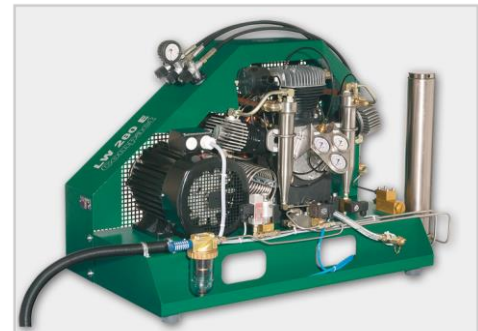

Compact Compressors

LW 230 E Compact

Capacity: 230 l/min.
Prime mover: 3 Phase Power
Drive power: 5.5 kW

LW 280 E Compact

Capacity: 280 l/min.
Prime mover: 3 Phase Power
Drive power: 7.5 kW

LW 280 E1 Compact

Capacity: 280 l/min
Prime mover: Single Phase Power
Drive power: 7.5 kW

LW 300 E III Compact 420 bar

Capacity: 300 l/min
Prime mover: 3 phase power
Drive power: 7.5 kW

LW 320 E Compact

Capacity: 320 l/min
Prime mover: 3 phase power
Drive power: 7.5 kW

LW 450 E III Compact

Capacity: 450 l/min
Prime mover: 3 phase power
Drive power: 11 kW

Technical Diving Equipment Pomtec BV

Conradweg 22
4612PD Bergen op Zoom
The Netherlands

T: +31 164 745500
F: +31 164 745599

E: sales@pomtec.com
I: www.pomtec.com

LW 570 E II Compact

Capacity: 570 l/min
Prime mover: 3 Phase Power
Drive power: 15 kW