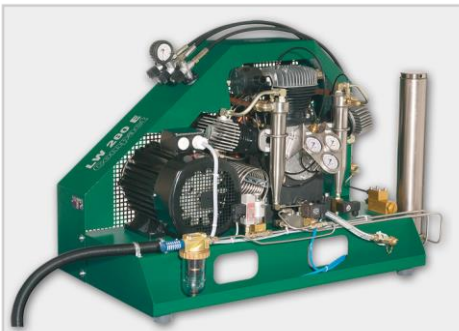

Compact Compressors

LW 230 E Compact

Capacity: 230 l/min.
Prime mover: 3 Phase Power
Drive power: 5.5 kW

LW 280 E Compact

Capacity: 280 l/min.
Prime mover: 3 Phase Power
Drive power: 7.5 kW

LW 280 E1 Compact

Capacity: 280 l/min
Prime mover: Single Phase Power
Drive power: 7.5 kW

LW 300 E III Compact 420 bar

Capacity: 300 l/min
Prime mover: 3 phase power
Drive power: 7.5 kW

LW 320 E Compact

Capacity: 320 l/min
Prime mover: 3 phase power
Drive power: 7.5 kW

LW 450 E III Compact

Capacity: 450 l/min
Prime mover: 3 phase power
Drive power: 11 kW

Technical Diving Equipment Pomtec BV

Conradweg 22
4612PD Bergen op Zoom
The Netherlands

T: +31 164 745500
F: +31 164 745599

E: sales@pomtec.com
I: www.pomtec.com

LW 570 E II Compact

Capacity: 570 l/min
Prime mover: 3 Phase Power
Drive power: 15 kW