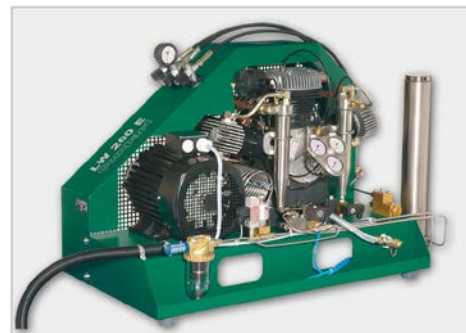

## LW 230 E Compact

Capacity: 230 l/min.  
Prime mover: 3 Phase Power  
Drive power: 5.5 kW

## LW 280 E Compact

Capacity: 280 l/min.  
Prime mover: 3 Phase Power  
Drive power: 7.5 kW

## LW 280 E1 Compact

Capacity: 280 l/min  
Prime mover: Single Phase Power  
Drive power: 7.5 kW

## LW 320 E Compact

Capacity: 320 l/min  
Prime mover: 3 phase power  
Drive power: 7.5 kW