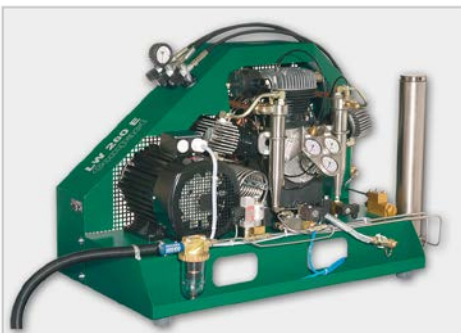

## LW 230 E Compact

Capacity: 230 l/min.  
Prime mover: 3 Phase Power  
Drive power: 5.5 kW

## LW 280 E Compact

Capacity: 280 l/min.  
Prime mover: 3 Phase Power  
Drive power: 7.5 kW

## LW 280 E1 Compact

Capacity: 280 l/min  
Prime mover: Single Phase Power  
Drive power: 7.5 kW

## LW 320 E Compact

Capacity: 320 l/min  
Prime mover: 3 phase power  
Drive power: 7.5 kW