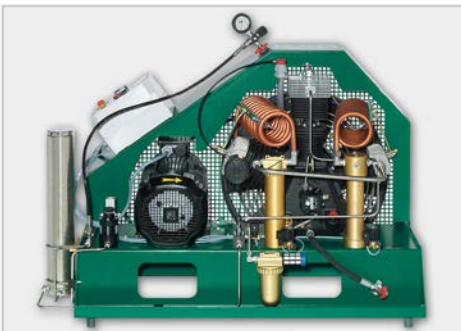

## LW 280 E Compact

Capacity: 280 l/min.  
Prime mover: 3 Phase Power  
Drive power: 7.5 kW

## LW 280 E1 Compact

Capacity: 280 l/min  
Prime mover: Single Phase Power  
Drive power: 7.5 kW

## LW 320 E Compact

Capacity: 320 l/min  
Prime mover: 3 phase power  
Drive power: 7.5 kW