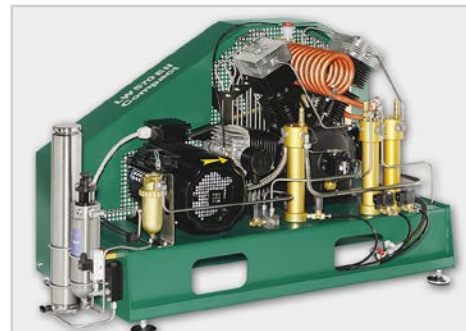

## LW 280 E Compact

Capacity: 280 l/min.  
Prime mover: 3 Phase Power  
Drive power: 7.5 kW

## LW 280 E1 Compact

Capacity: 280 l/min  
Prime mover: Single Phase Power  
Drive power: 7.5 kW

## LW 320 E Compact

Capacity: 320 l/min  
Prime mover: 3 phase power  
Drive power: 7.5 kW

## LW 450 E III Compact

Capacity: 450 l/min  
Prime mover: 3 phase power  
Drive power: 11 kW