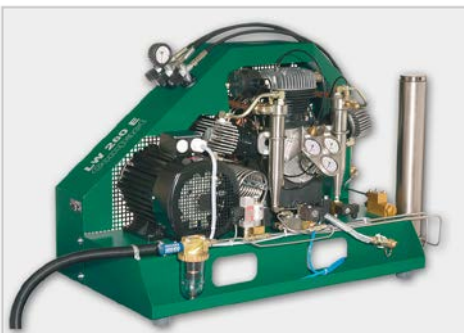

## LW 230 E Compact

Capacity: 230 l/min.  
Prime mover: 3 Phase Power  
Drive power: 5.5 kW

## LW 280 E Compact

Capacity: 280 l/min.  
Prime mover: 3 Phase Power  
Drive power: 7.5 kW

## LW 280 E1 Compact

Capacity: 280 l/min  
Prime mover: Single Phase Power  
Drive power: 7.5 kW

## LW 320 E Compact

Capacity: 320 l/min  
Prime mover: 3 phase power  
Drive power: 7.5 kW