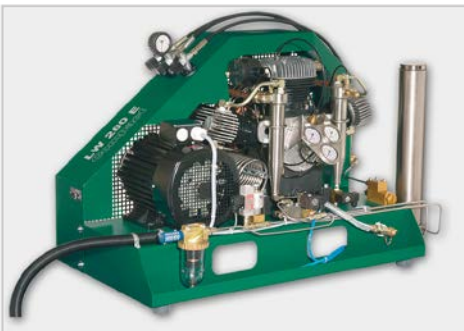

## LW 230 E Compact

Capacity: 230 l/min.  
Prime mover: 3 Phase Power  
Drive power: 5.5 kW

## LW 280 E Compact

Capacity: 280 l/min.  
Prime mover: 3 Phase Power  
Drive power: 7.5 kW

## LW 280 E1 Compact

Capacity: 280 l/min  
Prime mover: Single Phase Power  
Drive power: 7.5 kW

## LW 320 E Compact

Capacity: 320 l/min  
Prime mover: 3 phase power  
Drive power: 7.5 kW