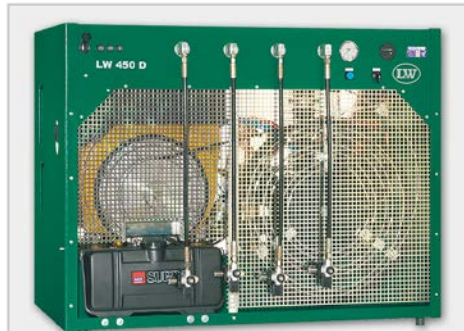

Stationary Compressors

LW 230 E

Capacity: 230 l/min.
Prime mover: 3 Phase Power
Drive power: 5.5 kW

LW 280 E

Capacity: 280 l/min.
Prime mover: 3 Phase Power
Drive power: 7.5 kW

LW 300 E III

Capacity: 300 l/min
Prime mover: 3 phase power
Drive power: 7.5 kW

LW 320 E

Capacity: 320 l/min
Prime mover: 3 phase power
Drive power: 7.5 kW

LW 450 D

Capacity: 450 l/min
Prime mover: Diesel
Drive power: 10.5 kW

LW 450 D Basic

Capacity: 450 l/min
Prime mover: Diesel
Drive power: 10.5 kW

Technical Diving Equipment Pomtec BV

Conradweg 22
4612PD Bergen op Zoom
The Netherlands

T: +31 164 745500
F: +31 164 745599

E: sales@pomtec.com
I: www.pomtec.com

LW 450 E III

Capacity: 450 l/min
Prime mover: 3 phase power
Drive power: 11 kW