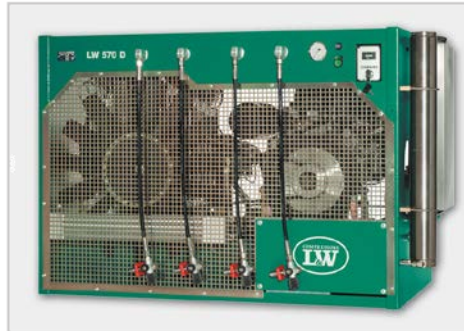

Technical Diving Equipment Pomtec BV

Conradweg 22
4612PD Bergen op Zoom
The Netherlands

T: +31 164 745500
F: +31 164 745599

E: sales@pomtec.com
I: www.pomtec.com

LW 450 E III

Capacity: 450 l/min
Prime mover: 3 phase power
Drive power: 11 kW