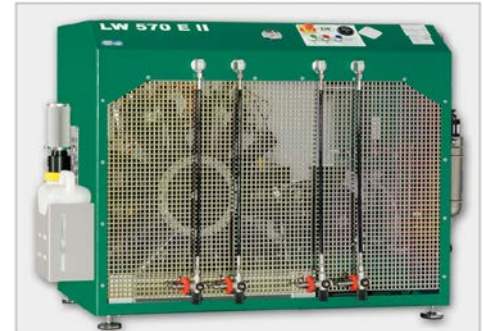

LW 570 E II

Capacity: 570 l/min
Prime mover: 3 phase power
Drive power: 15 kW