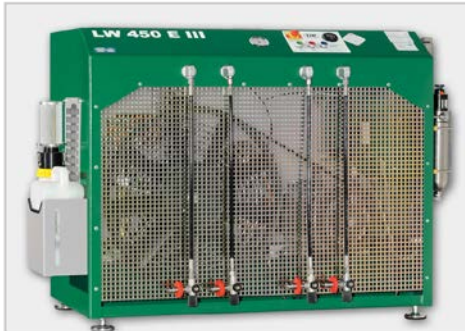

Stationary Compressors

LW 230 E

Capacity: 230 l/min.
Prime mover: 3 Phase Power
Drive power: 5.5 kW

LW 280 E

Capacity: 280 l/min.
Prime mover: 3 Phase Power
Drive power: 7.5 kW

LW 300 E III

Capacity: 300 l/min
Prime mover: 3 phase power
Drive power: 7.5 kW

LW 320 E

Capacity: 320 l/min
Prime mover: 3 phase power
Drive power: 7.5 kW

LW 450 D

Capacity: 450 l/min
Prime mover: Diesel
Drive power: 10.5 kW

LW 450 D Basic

Capacity: 450 l/min
Prime mover: Diesel
Drive power: 10.5 kW

Technical Diving Equipment Pomtec BV

Conradweg 22
4612PD Bergen op Zoom
The Netherlands

T: +31 164 745500
F: +31 164 745599

E: sales@pomtec.com
I: www.pomtec.com

LW 450 E III

Capacity: 450 l/min
Prime mover: 3 phase power
Drive power: 11 kW