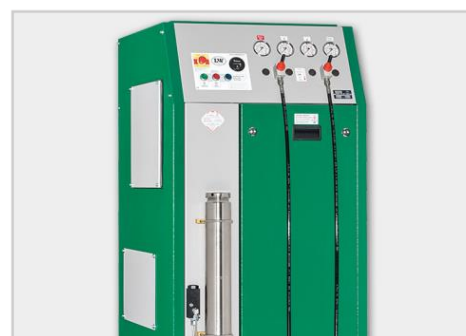

Silent Compressors

LW 150 ES

Capacity: 150 l/min.
Prime mover: E-Motor
Drive power: 3.5 kW
Noise level: 61

LW 200 ES

Capacity: 200 l/min.
Prime mover: E-Motor
Drive power: 4.0 kW
Noise level: 61

LW 230 ES

Capacity: 230 l/min.
Prime mover: 3 Phase Power
Drive power: 5.5 kW
Noise level: 61 (+/-2) db

LW 280 ES

Capacity: 280 l/min.
Prime mover: 3 Phase Power
Drive power: 7.5 kW
Noise level: 62 db (+/-2) db

LW 300 ES III

Capacity: 300 l/min
Prime mover: 3 phase power
Drive power: 7.5 kW
Noise level: 70 (+/-2) db

LW 320 ES

Capacity: 320 l/min
Prime mover: 3 phase power
Drive power: 7.5 kW
Noise level: 62 (+/-2) db

Technical Diving Equipment Pomtec BV

Conradweg 22
4612PD Bergen op Zoom
The Netherlands

T: +31 164 745500
F: +31 164 745599