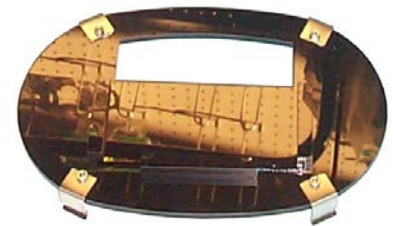

Dark Welding Lens for Dräger CV-Hood

Pommec made dark welding lens for Dräger CV-Hood