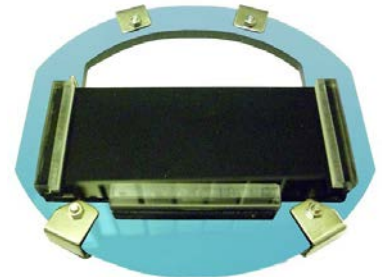

Clear Welding Lens for Pommec CV-Hood

Pommec made clear welding lens for Pommec CV-Hood