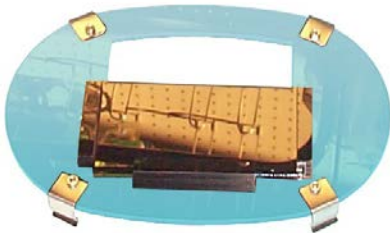

Clear Welding Lens for Dräger CV-Hood

Pommec made clear welding lens for Dräger CV-Hood