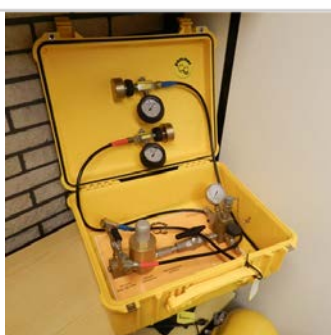

Dive Tank - Blue

- Colour: Blue
- Length: \pm 5 meter (with stairs \pm 6 meter)
- Width: \pm 2,8 meter
- Height: \pm 3 meter
- Windows: 3x

ONE DIVER REGULATOR CASE

- 2 x 300B DIN connections
 - Regulator (will be made adjustable)
 - WP female diver outlet
- * Including maintenance of the regulator.
** Panel will be supplied with a new test certificate.

CNX N-Diver Suite Neoprene XXL

- Extra-long rear entry medium duty zipper
- Features neo -vulcanised hard sole boots
- Bonded for life seals
- External and internal zip protectors

This list will be updated soon with more outlet products. If you are looking for something specific please contact us.